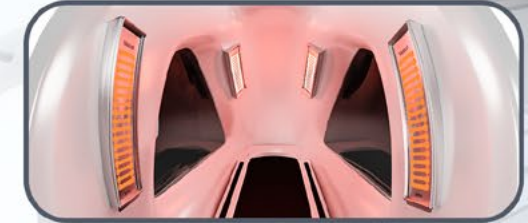

# Vacu Magic® Slim Line & Infra Therm Slim Line

Fitness & Gym

## MODERN AND COMFORTABLE

A wider entrance and more space inside the device increases the comfort of exercisers, allowing for greater freedom and range of movement.

The modern design makes Slim Line series devices stand out from the crowd. They are often chosen by customers who appreciate not only fast and lasting slimming effects, but also the aesthetics of their studio.

**Vacu Magic Slim Line**  
2 IR LAMPS & VACUUM

**Infra Therm Slim Line**  
4 IR LAMPS & OPEN DESIGN

BIGGER SPACE

WIDER ENTRANCE  
MODERN DESIGN

**Vacu Magic Slim Line** reduces cellulite and has a slimming effect by combining infrared and negative pressure during training in a sealed cabin.

**Infra Therm** bases its effectiveness on the strong effect of infrared lamps - it has four powerful radiators. This intensity is only possible with the open design of the device.